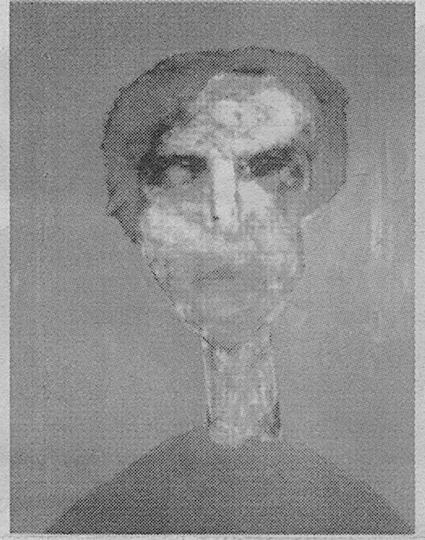

FROM *Tea and...* PAGE 3

"Red Tears" 40" x 30"

"Lupus" 48" x 36"

"Sarah" 77" x 66 1/4"

17.) What was the most gratifying response you ever received to one of your paintings?

I'd have to say it was winning a prize in 1992 from the head curator of the Guggenheim while I was showing at the Boca Raton Museum. I really felt validated.